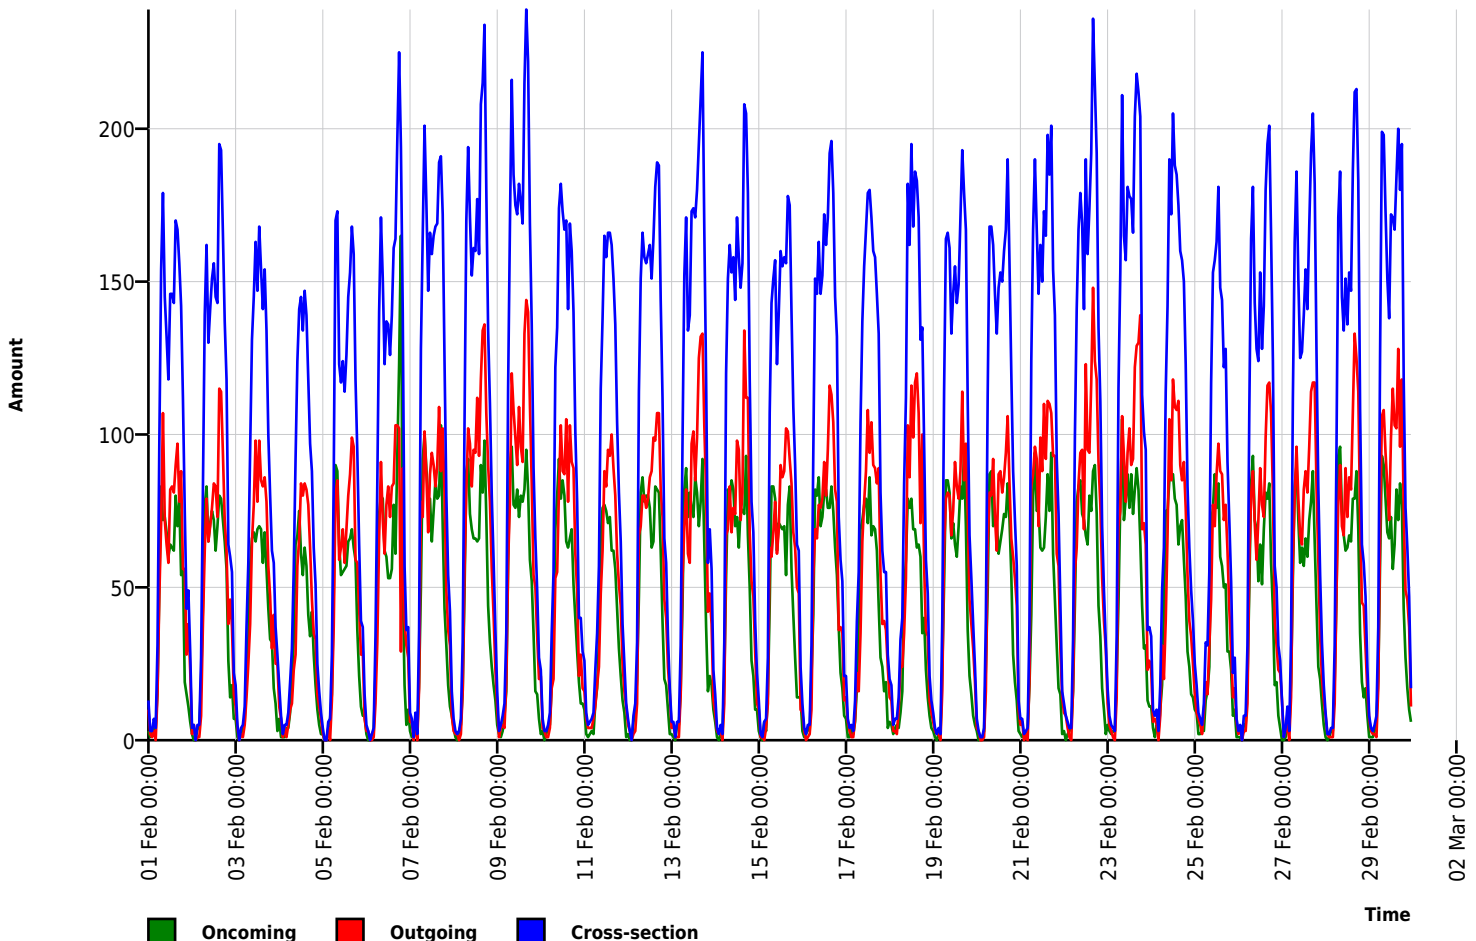

Author

Institution Padbury Parish Council
Department
Street
Postal Code
City Padbury
Country United Kingdom
Contact Padbury Parish Council
Phone
E-Mail padburyparishcouncil@gmail.com

Padbury Parish Council

Built with **DataCollect Webreporter** version 1.0 at 01/04/2024 16:47:52

Site

Name PAD3 - Main St.
Dir. Oncoming (name)
Dir. Outgoing (name)
Posted Speed Limit
Comment
Device type **DSD**

Time Range

Start Date 01/02/2024 00:00
End Date 29/02/2024 23:59
Days Mo, Tu, We, Th, Fr, Sa, Su
Time Interval 60 minutes
Time Frame / Day 00:00 - 23:59

Time Variation Curve