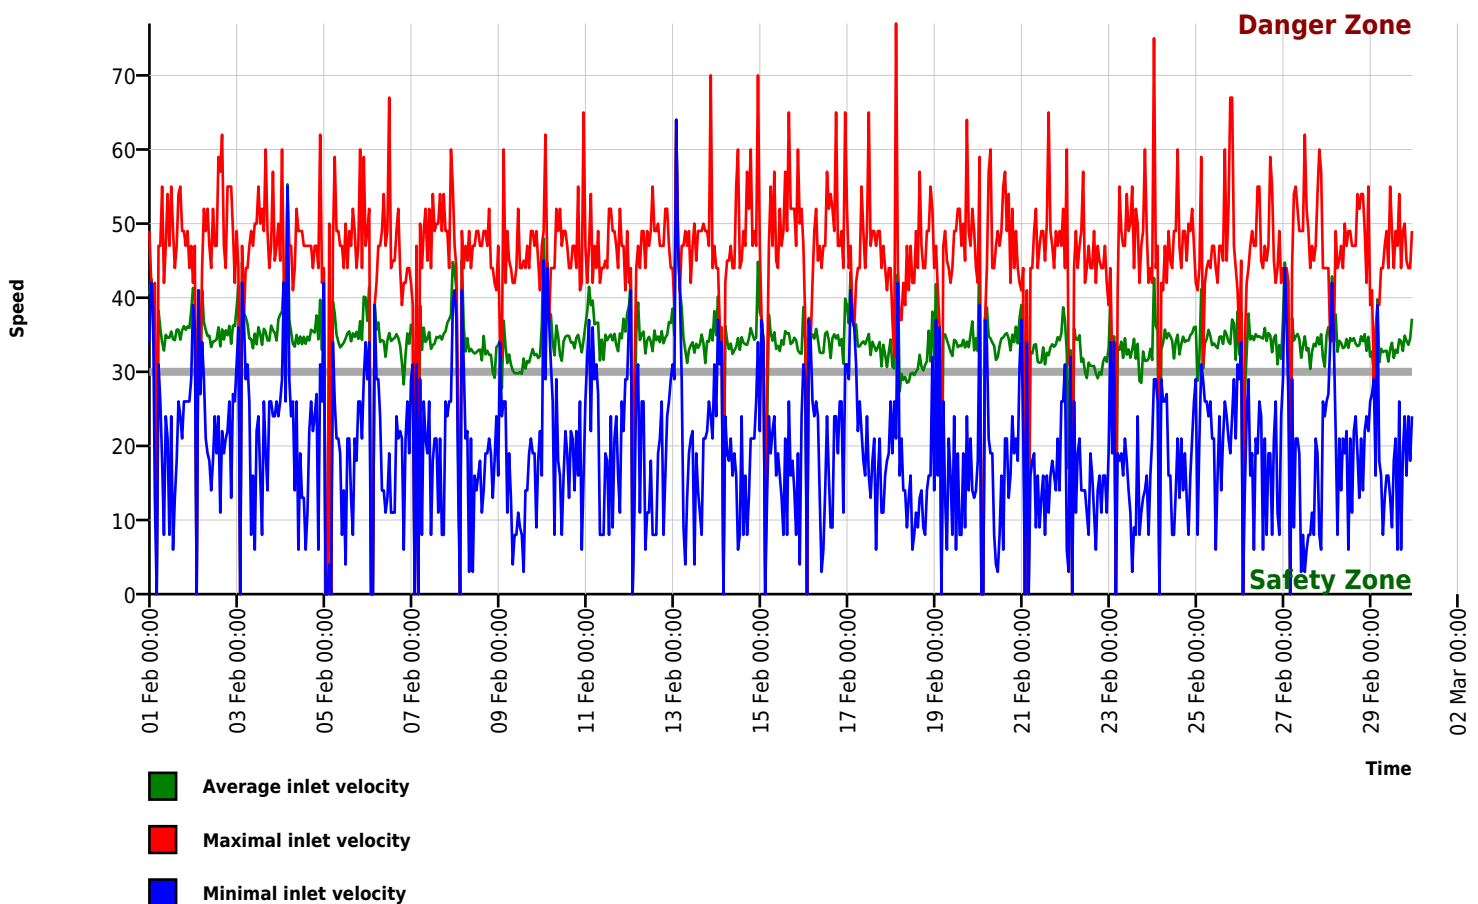

Author

Institution Padbury Parish Council
Department
Street
Postal Code
City Padbury
Country United Kingdom
Contact Padbury Parish Council
Phone
E-Mail padburyparishcouncil@gmail.com

Padbury Parish Council

Built with **DataCollect Webreporter** version 1.0 at 01/04/2024 16:47:52

Site

Name PAD3 - Main St.
Dir. Oncoming (name)
Dir. Outgoing (name)
Posted Speed Limit
Comment
Device type **DSD**

Time Range

Start Date 01/02/2024 00:00
End Date 29/02/2024 23:59
Days Mo, Tu, We, Th, Fr, Sa, Su
Time Interval 60 minutes
Time Frame / Day 00:00 - 23:59

Speed Diagram (Direction Outgoing)