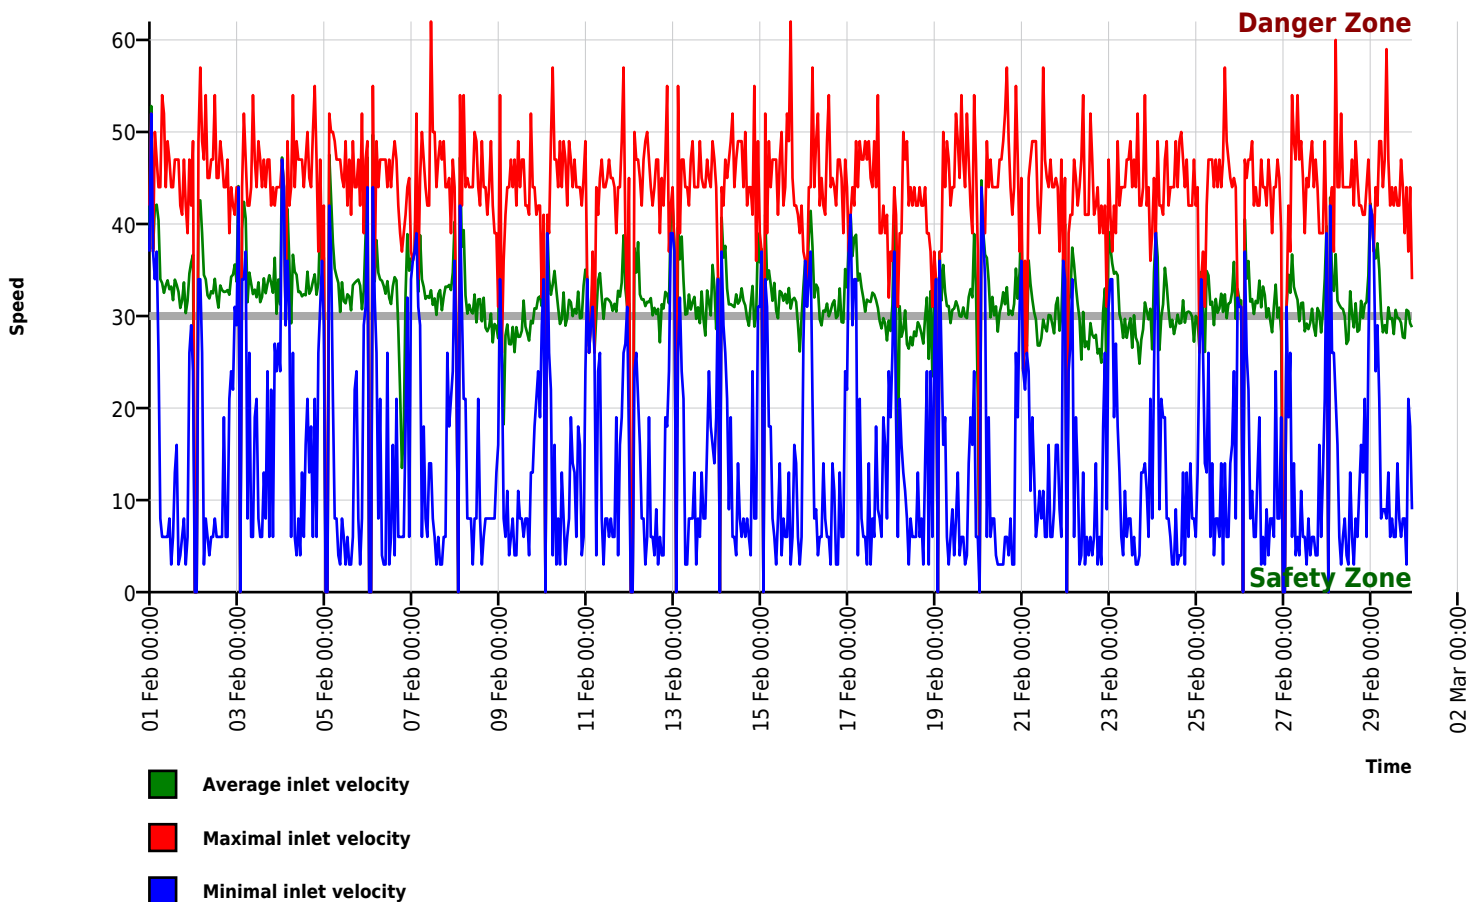

Author

Institution Padbury Parish Council
Department
Street
Postal Code
City Padbury
Country United Kingdom
Contact Padbury Parish Council
Phone
E-Mail padburyparishcouncil@gmail.com

Padbury Parish Council

Built with **DataCollect Webreporter** version 1.0 at 01/04/2024 16:47:52

Site

Name PAD3 - Main St.
Dir. Oncoming (name)
Dir. Outgoing (name)
Posted Speed Limit
Comment
Device type **DSD**

Time Range

Start Date 01/02/2024 00:00
End Date 29/02/2024 23:59
Days Mo, Tu, We, Th, Fr, Sa, Su
Time Interval 60 minutes
Time Frame / Day 00:00 - 23:59

Speed Diagram (Direction Oncoming)